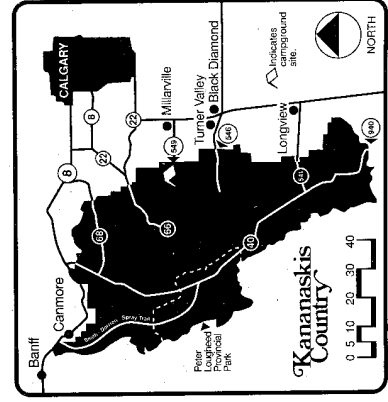

Firewood for use at this campground is available for sale by the campground operator. See posted signs for details.